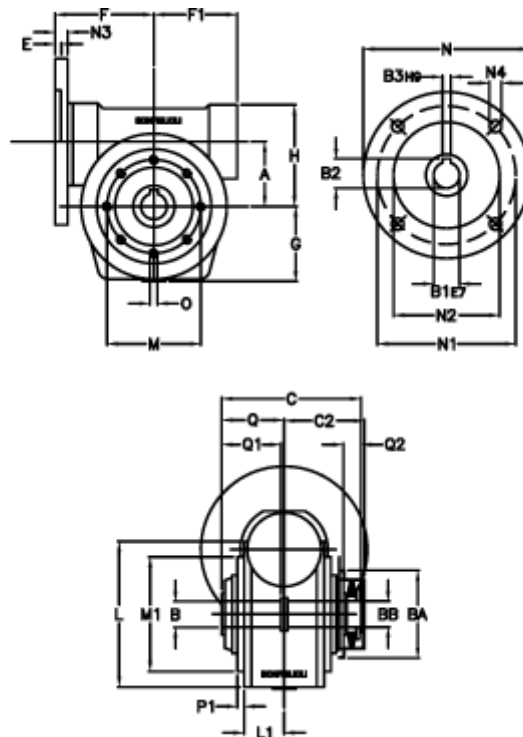

Article number: 390204402872216

Description: Worm Gear with Torque Limiter  
VF 44-L1-P-28-P63B5

## Measures

a = 44.60	C2 = 48	L1 = 35.0	O = M6x8
B = 18	Description = VF 44P-xx-63B5	m = 65	P1 = 2.0
B1 E7 = 11	E = 2.0	M1 = 50	Q = 32.0
B2 = 12.8	F = 65	N = 140	Q1 = 32
B3 H9 = 4	F1 = 54	N1 = 115	Q2 = 12
BA = 40	g = 51	N2 = 95	
BB H7 = 11	H = 71.0	N3 = 10.5	
C = 79	L = 80.0	N4 = 9,5	